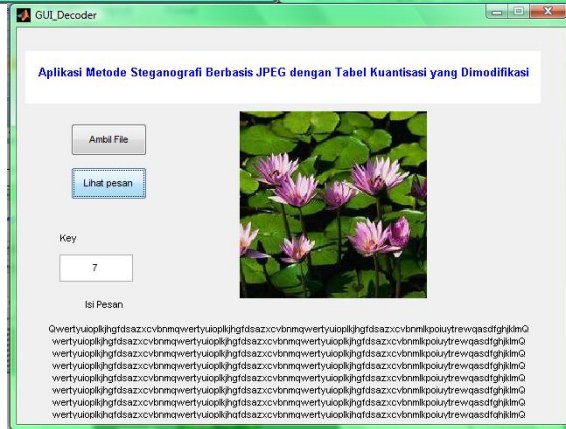

Citra "water lilies.jpg" 192x192