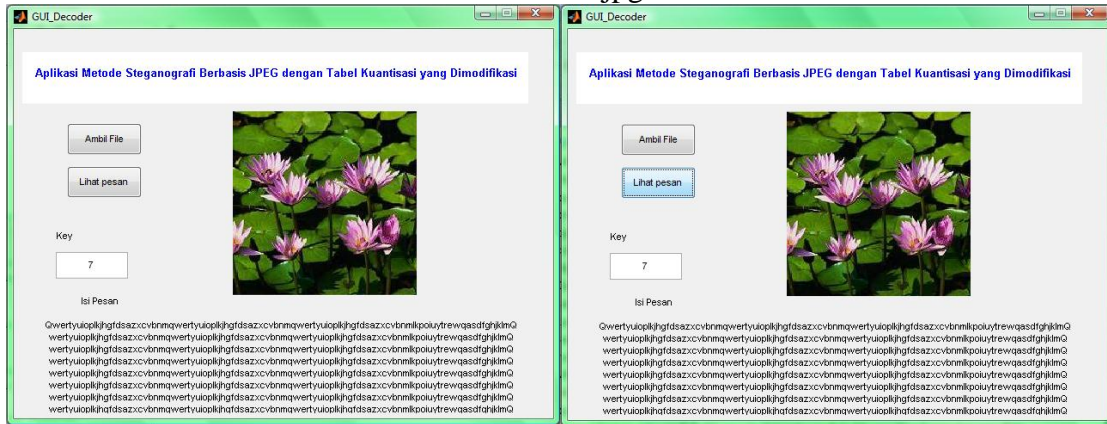

Citra "water lilies.jpg" 192x192