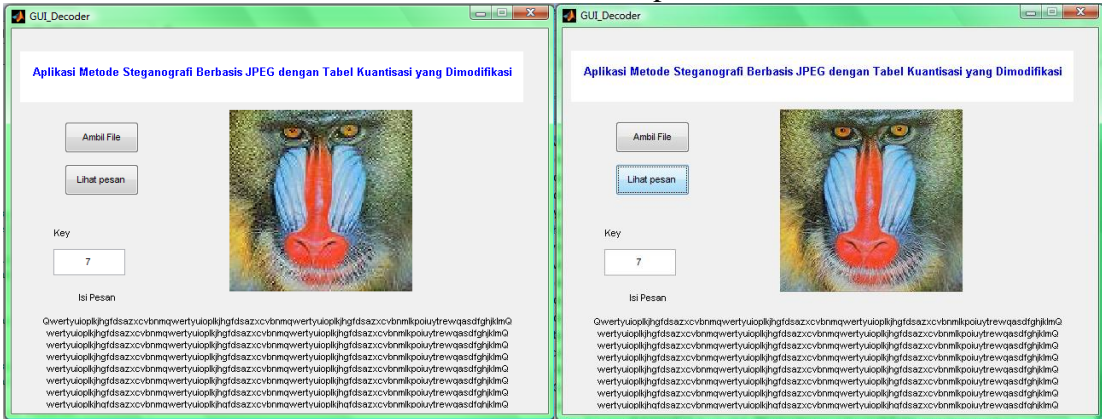

Citra "baboon.bmp"