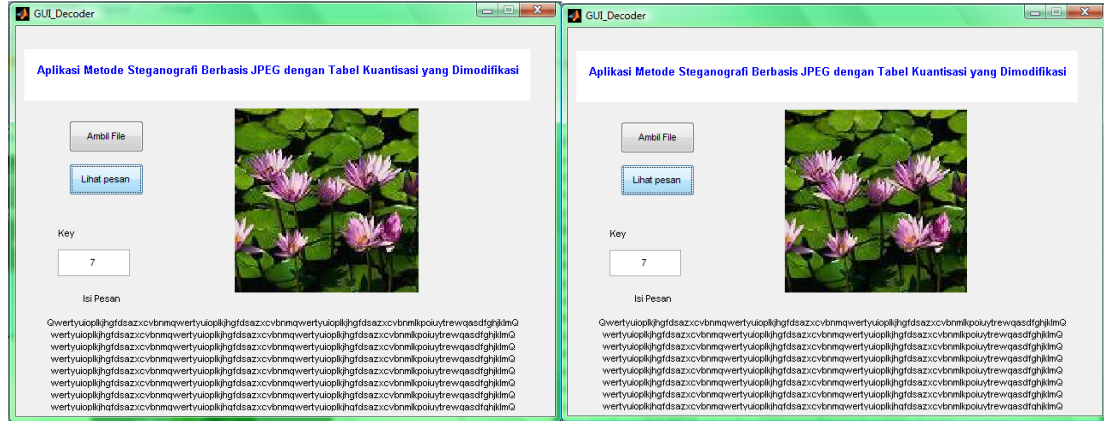

Citra "water lilies.jpg" 128x128