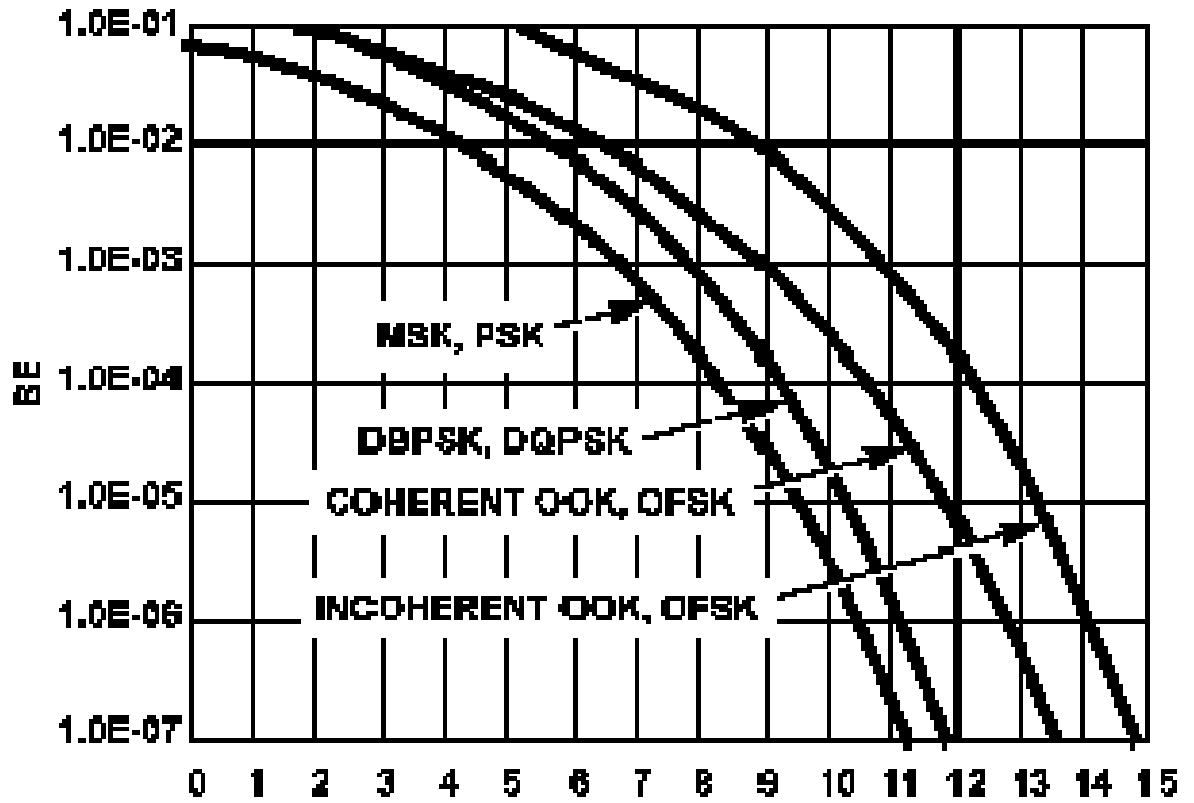

Peta Kontur

Grafik Eb/No Vs BER

MINI-LINK Service Manager - [Control Operator]

Setup Log View Misc Window Help

961a: MLE_1+0 Major

ALARMS

Alarm
B-Alarm

Control and Status

Power	Off	Tx	Rx +22.0dBm
Loop	Off		
Test Port	Off		
Transmitter	On	Rx	Rx -37.5dBm

914a: MLE_1+0 Minor

ALARMS

Alarm
B-Alarm

Control and Status

Power	Off	Tx	Rx +22.0dBm
Loop	Off		
Test Port	Off		
Transmitter	On	Rx	Rx -39.7dBm