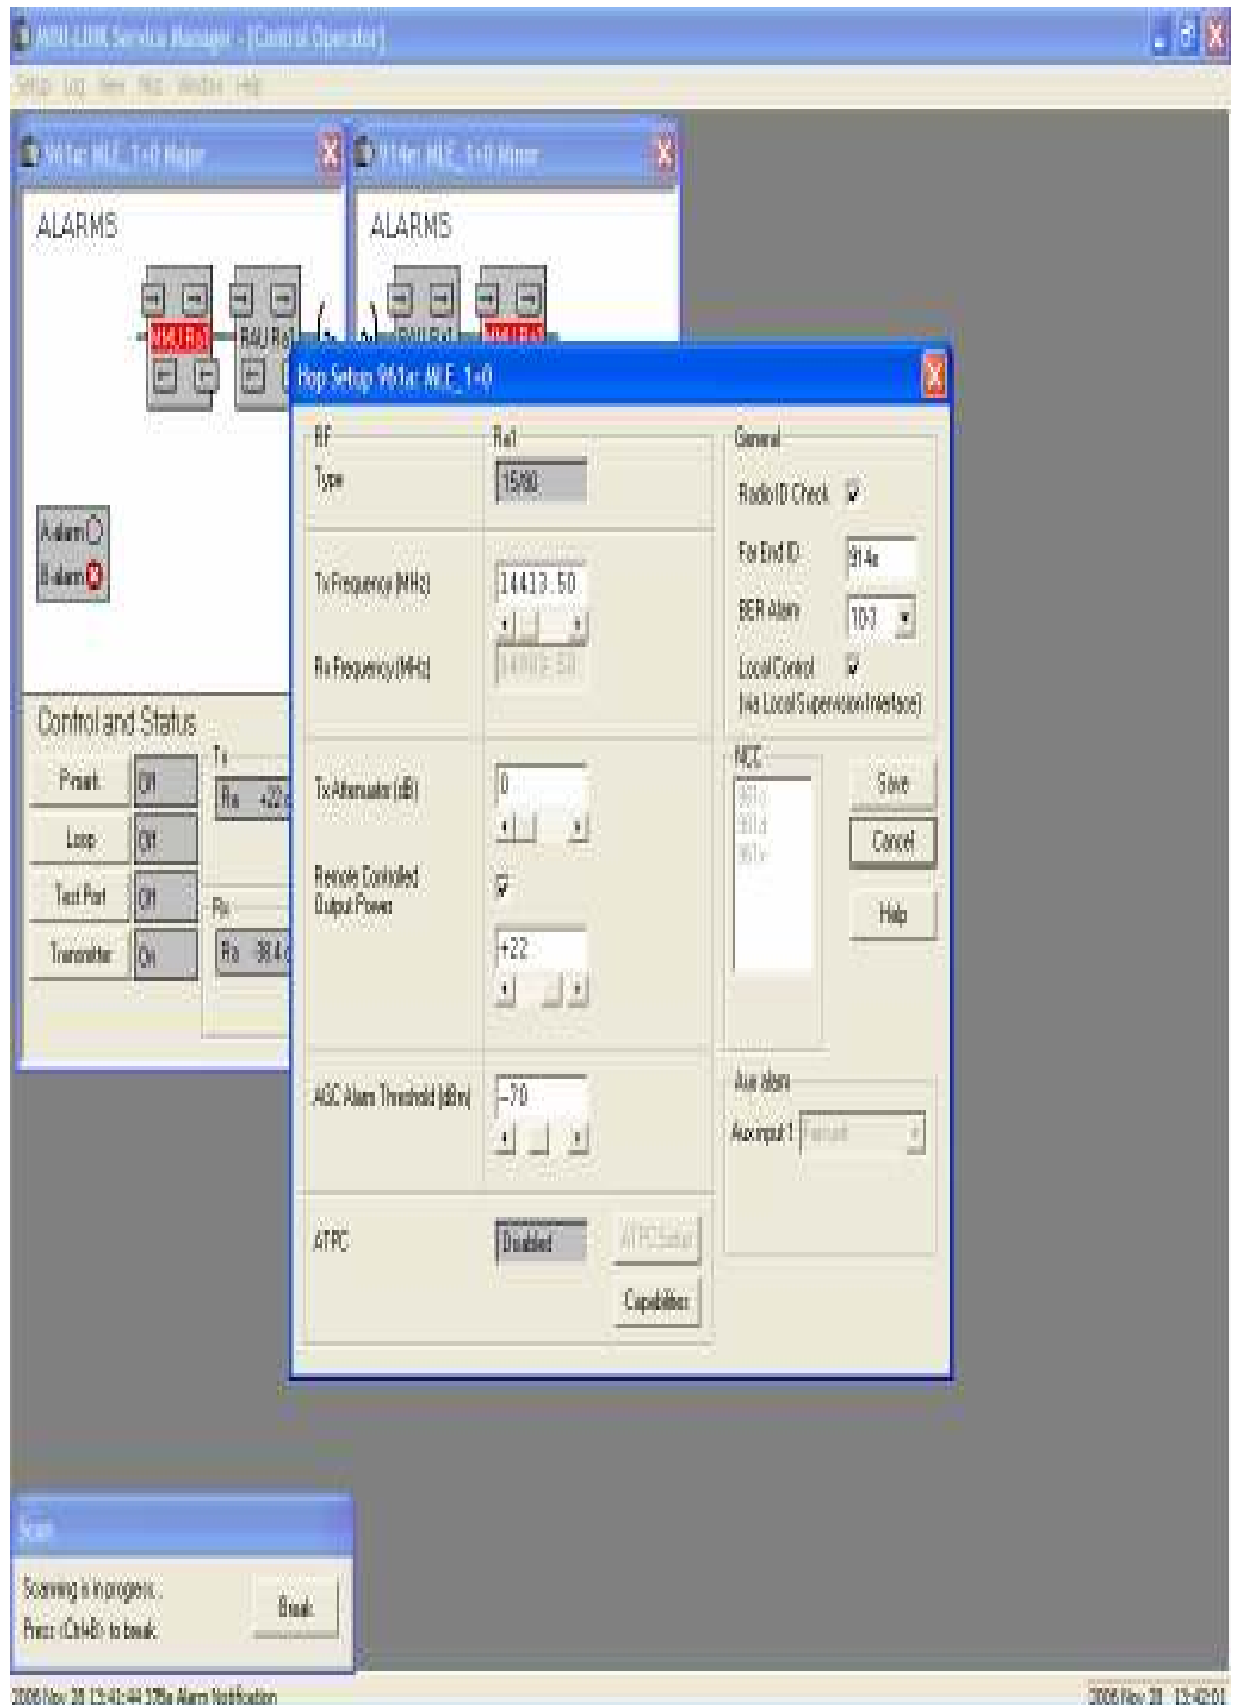

Scan

Scanning is in progress .

Press (Ctrl+B) to break.

Break

2006 Nov 20 13:40:39 370a Alarm Notification

2006 Nov 20 13:41:07

MINI-LINK Service Manager - [Control Operator]

Setup Log View Misc Window Help

966: MLE_1+1 Major

ALARMS

Alarm Break

Control and Status

Power	Off	Tx	Ra1 Standby
Loop	Off		Ra2 +21 dBm
Test Port	Off	Rx	Ra1 -33.5 dBm
Transmitter	On		Ra2 -33.5 dBm
Switch Mode	Auto		

914g: MLE_1+1 Major

ALARMS

Alarm Break

Control and Status

Power	Off	Tx	Ra1 Standby
Loop	Off		Ra2 +21 dBm
Test Port	Off	Rx	Ra1 -37.0 dBm
Transmitter	On		Ra2 -32.2 dBm
Switch Mode	Auto		

Scan

Scanning is in progress.

Press (Ctrl+B) to break.