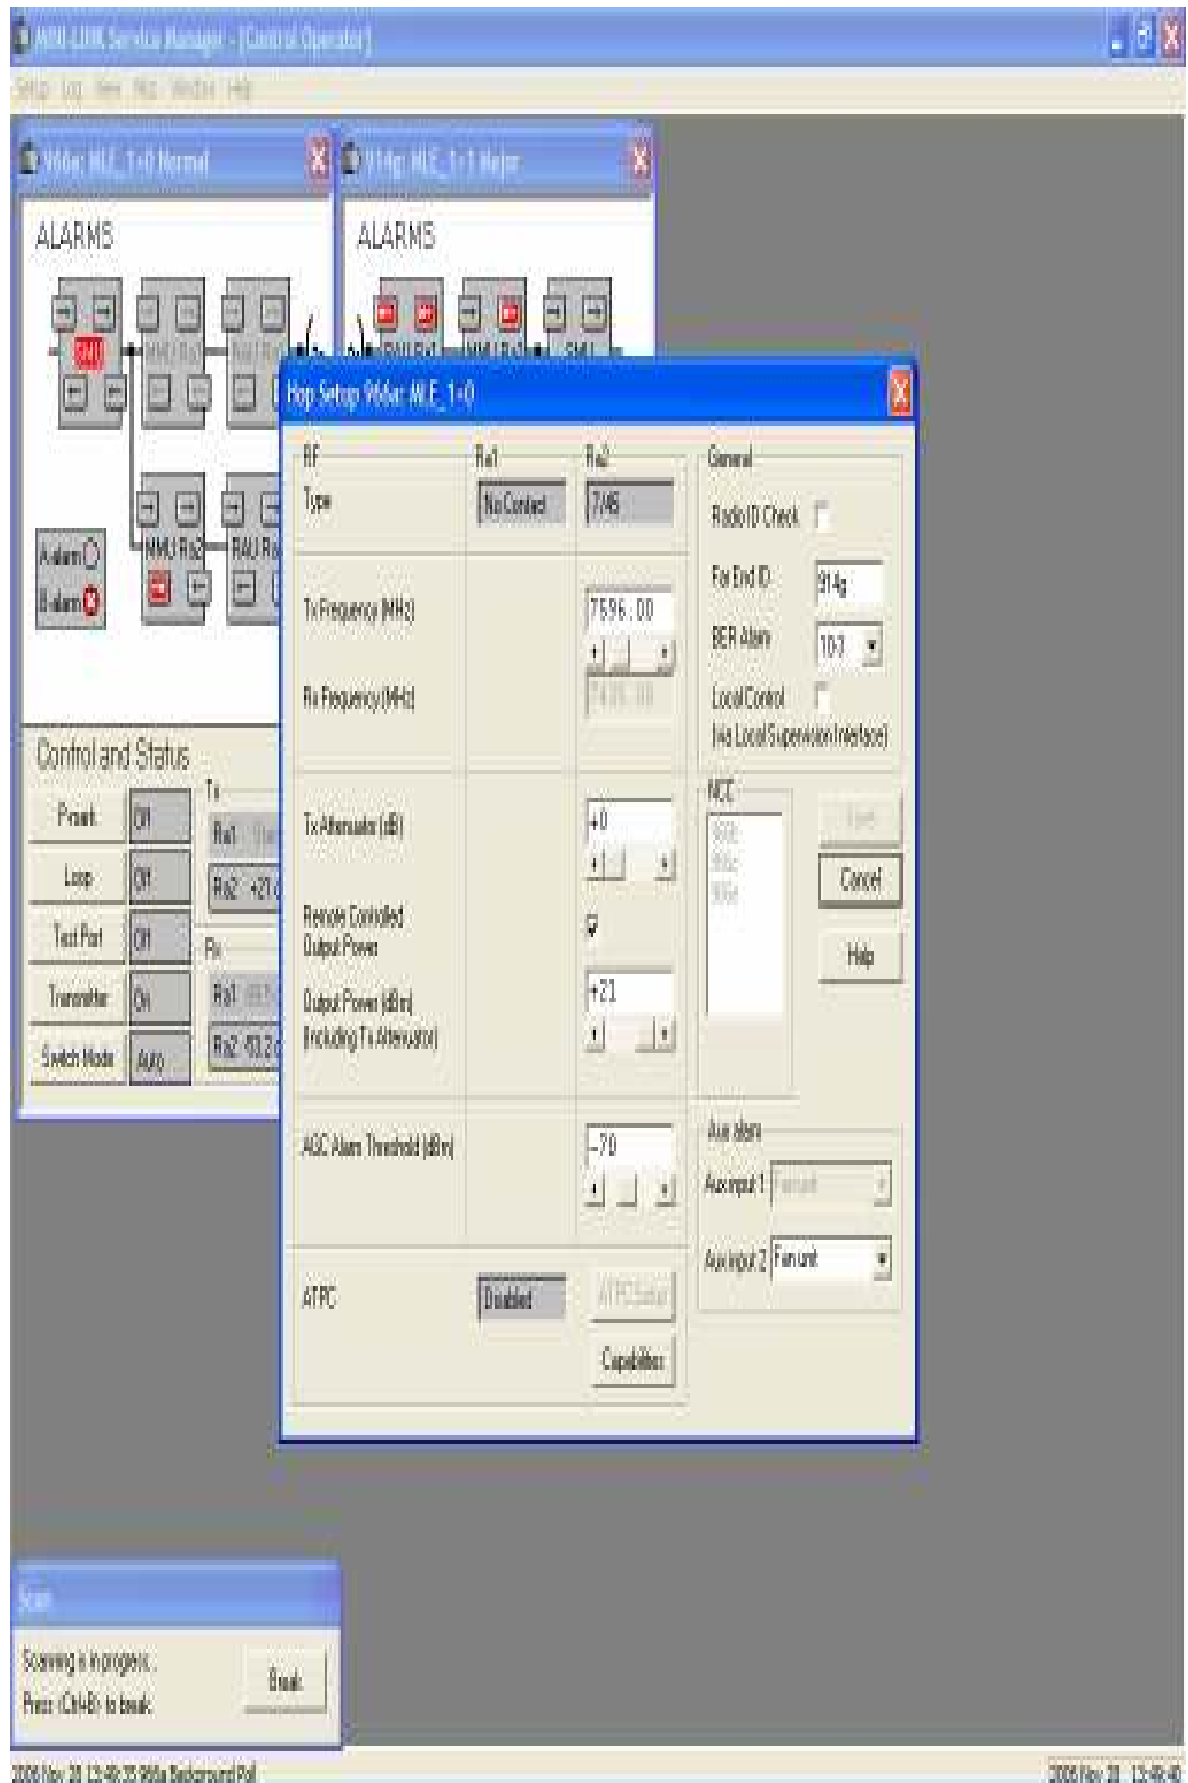

966: MLE_1+1 Major

ALARMS

Alarm Break

Control and Status

Power	Off	Tx	Ra1 Standby
Loop	Off		Ra2 +21 dBm
Test Port	Off	Rx	Ra1 -33.5 dBm
Transmitter	On		Ra2 -33.5 dBm
Switch Mode	Auto		

914g: MLE_1+1 Major

ALARMS

Alarm Break

Control and Status

Power	Off	Tx	Ra1 Standby
Loop	Off		Ra2 +21 dBm
Test Port	Off	Rx	Ra1 -37.0 dBm
Transmitter	On		Ra2 -32.2 dBm
Switch Mode	Auto		

Scan

Scanning is in progress.

Press (Ctrl+B) to break.

Break

2008 Nov 28 13:48:29 Wake-up msg from unknown ID: "970b" (Subnet id 1). 2008 Nov 28 13:48:40

MINI-LINK Service Manager - [Control Operator]

Setup Log View Misc Window Help

927a: MLE_1+1 Normal

ALARMS

Control and Status

Prank	Off	Ta	Ra1 +25 dBm
Loop	Off	Ra2	Standby
Test Port	Off	Rx	Ra1 -45.3 dBm
Transmitter	On	Ra2	-00.6 dBm
Switch Mode	Auto		

914d: MLE_1+1 Critical

ALARMS

Control and Status

Prank	Off	Ta	Ra1 +25 dBm
Loop	Off	Ra2	Standby
Test Port	Off	Rx	Ra1 -44.1 dBm
Transmitter	On	Ra2	-49.7 dBm
Switch Mode	Auto		