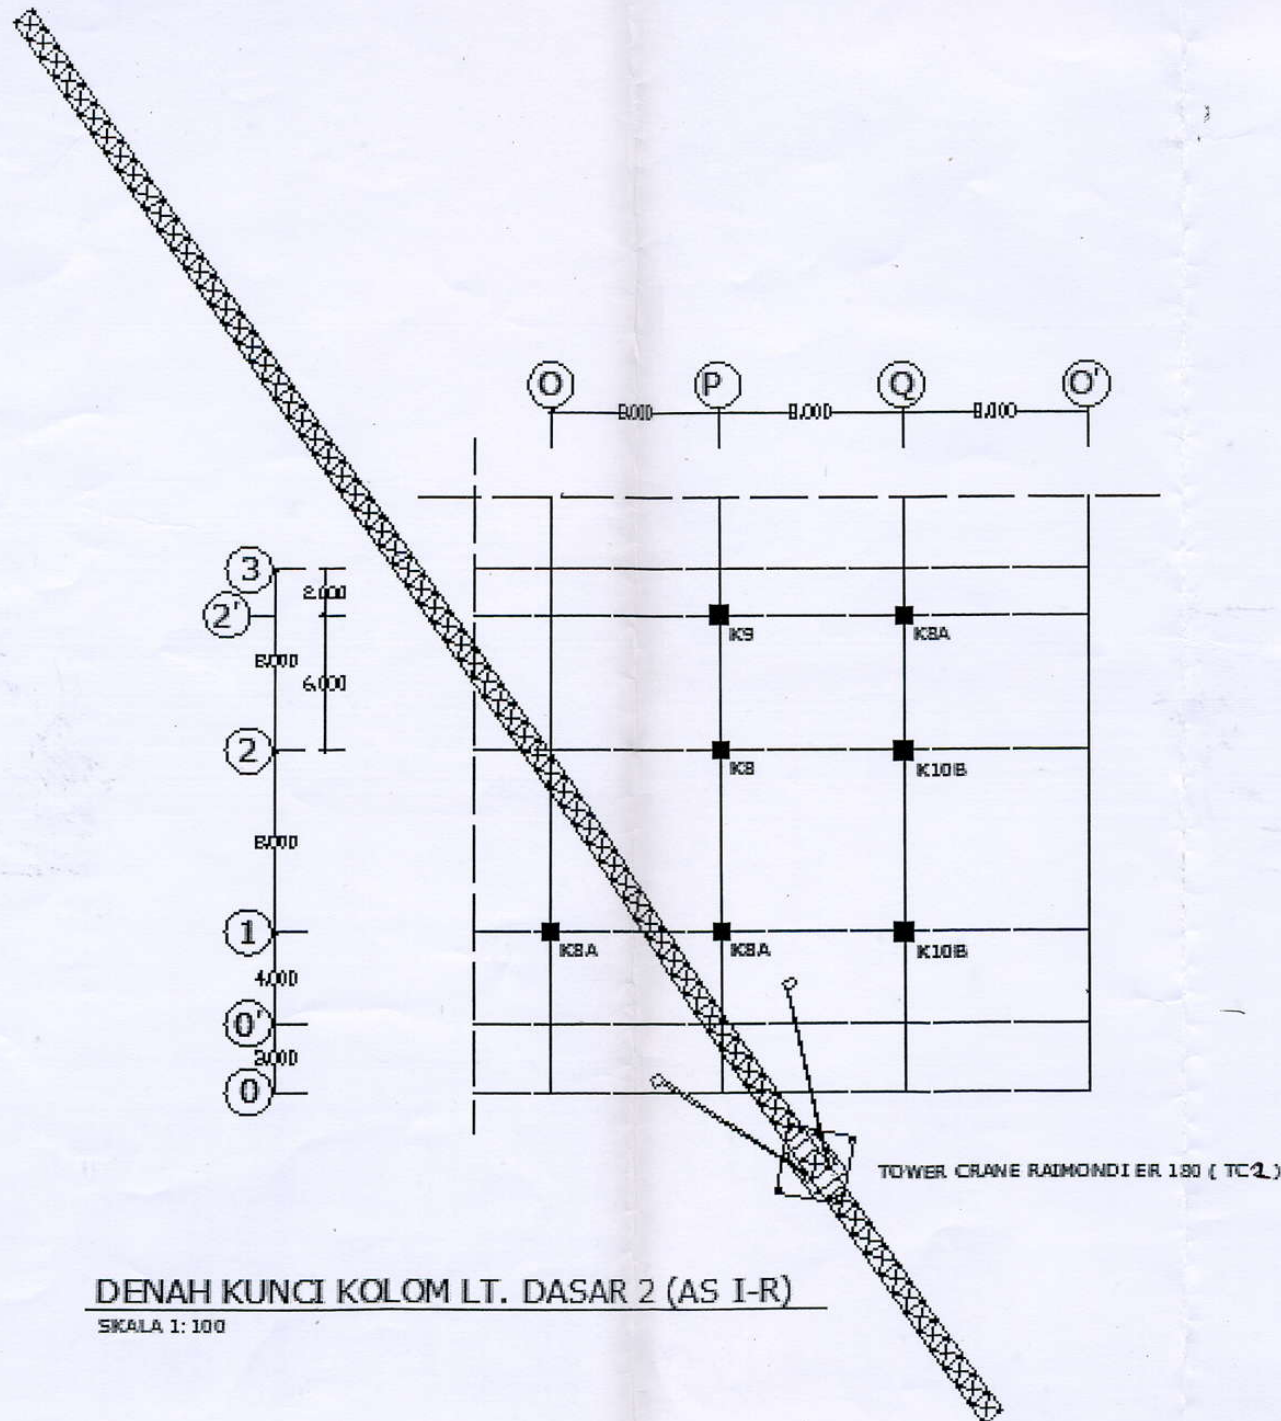

DENAH KUNCI KOLOM LT. UPPER GROUND (AS A-1)  
 SKALA 1:100

DENAH KUNCI KOLOM LT. DASAR 2 (AS FR)

TOWER CRANE JIANG LU ( TC 2 )

DENAH KUNCI KOLOM LT. UPPER GROUND (AS A-1)

SKALA 1:100

**DENAH KUNCI KOLOM LT. DASAR 2 (AS I-R)**

SKALA 1: 100