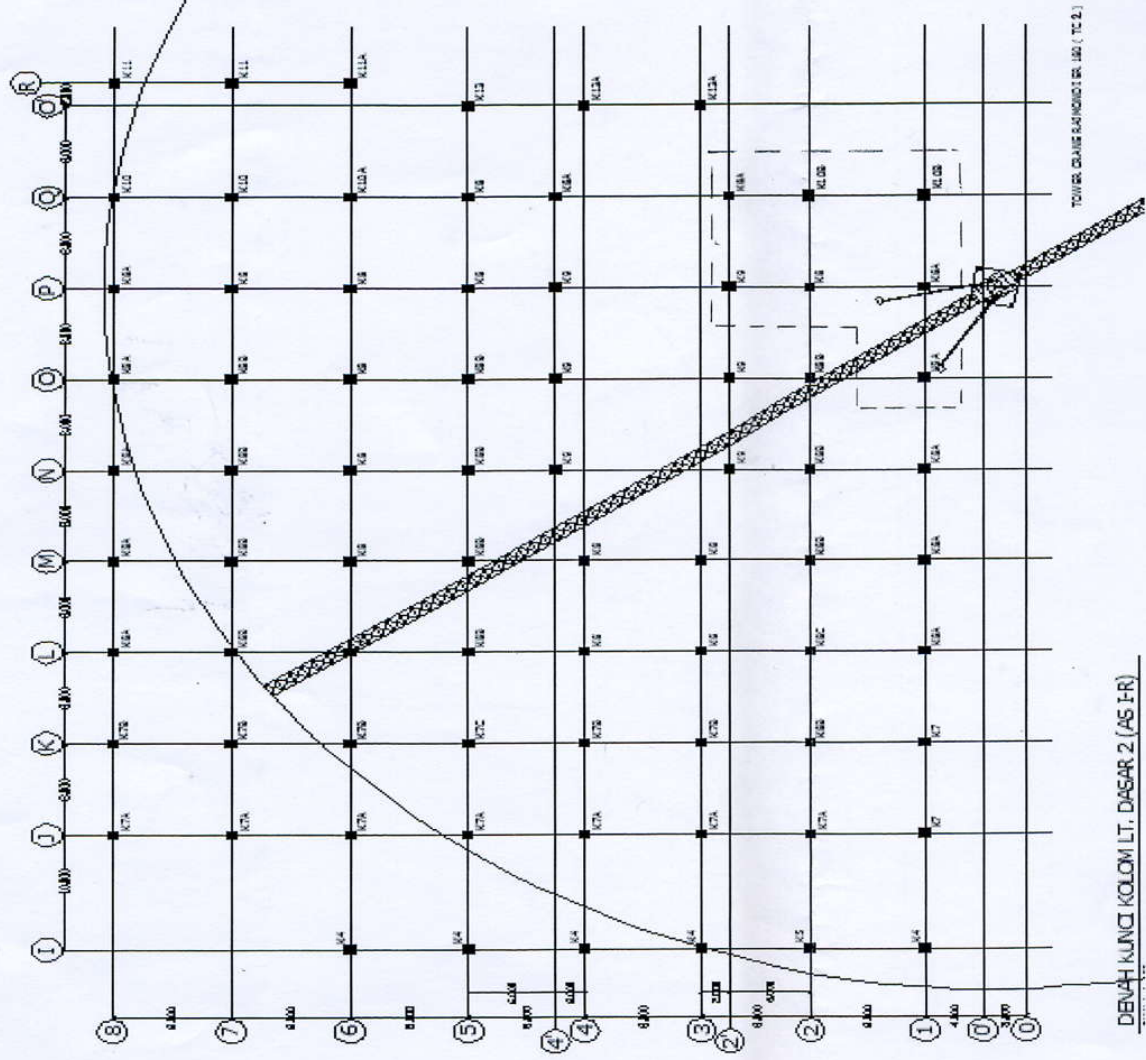

DENAH KUNCI KOLOM LT. UPPER GROUND (AS A-1)  
 SKALA 1:100

DENAH KUNCI KOLOM LT. DASAR 2 (AS FR)

TOWER CRANE JIANG LU ( TC 2 )

DENAH KUNCI KOLOM LT. UPPER GROUND (AS A-1)

SKALA 1:100

**DENAH KUNCI KOLOM LT. DASAR 2 (AS I-R)**

SKALA 1: 100