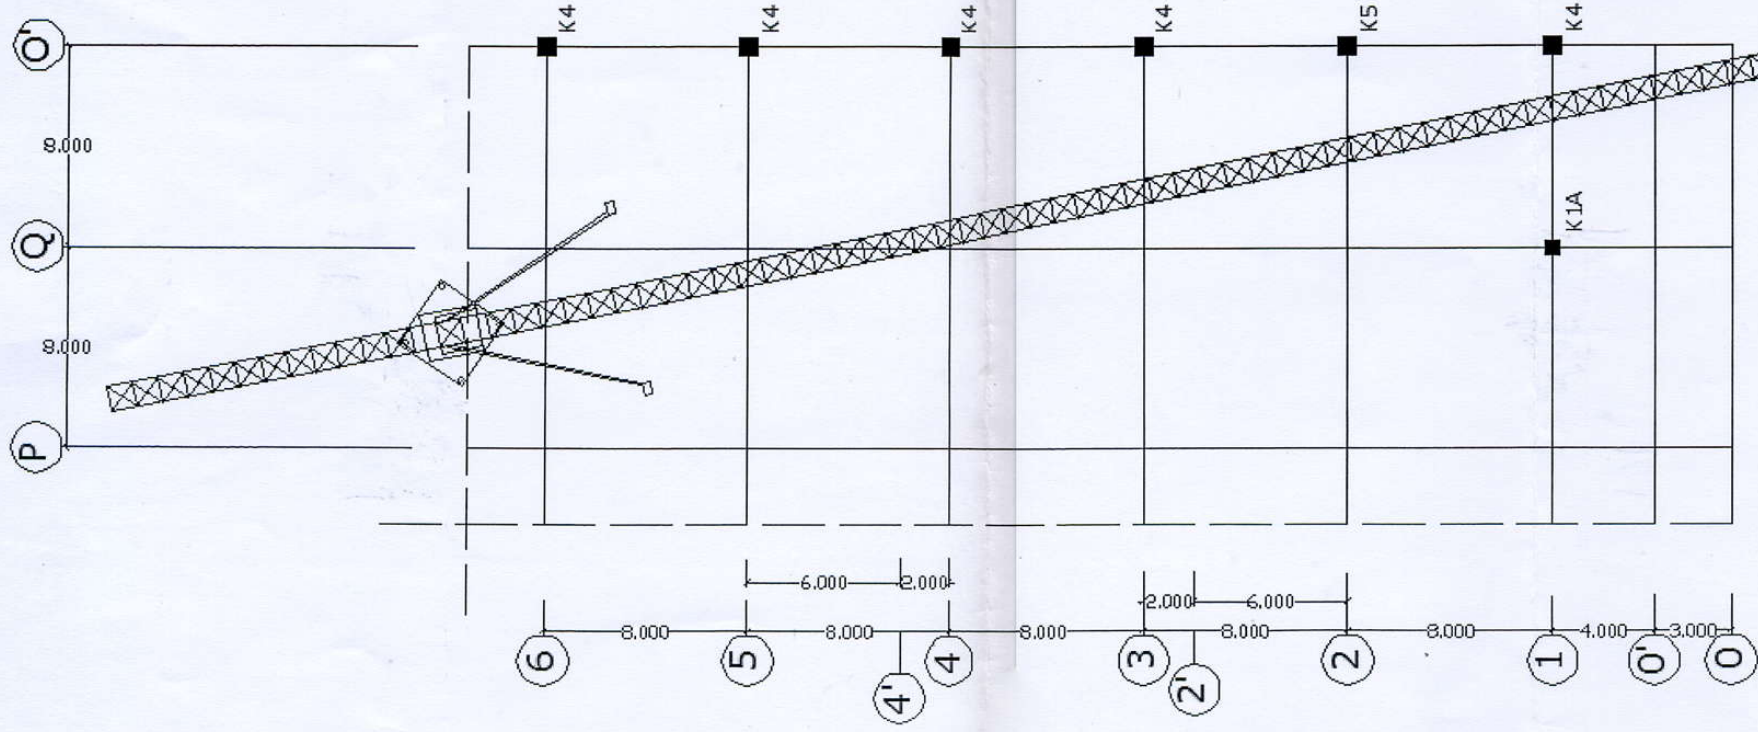

DENAH KUNCI KOLOM LT. UPPER GROUND (AS A-1)  
 SKALA 1:100

DENAH KUNCI KOLOM LT. DASAR 2 (AS FR)

TOWER CRANE JIANG LU ( TC 2 )

DENAH KUNCI KOLOM LT. UPPER GROUND (AS A-1)

SKALA 1:100

**DENAH KUNCI KOLOM LT. DASAR 2 (AS I-R)**

SKALA 1: 100